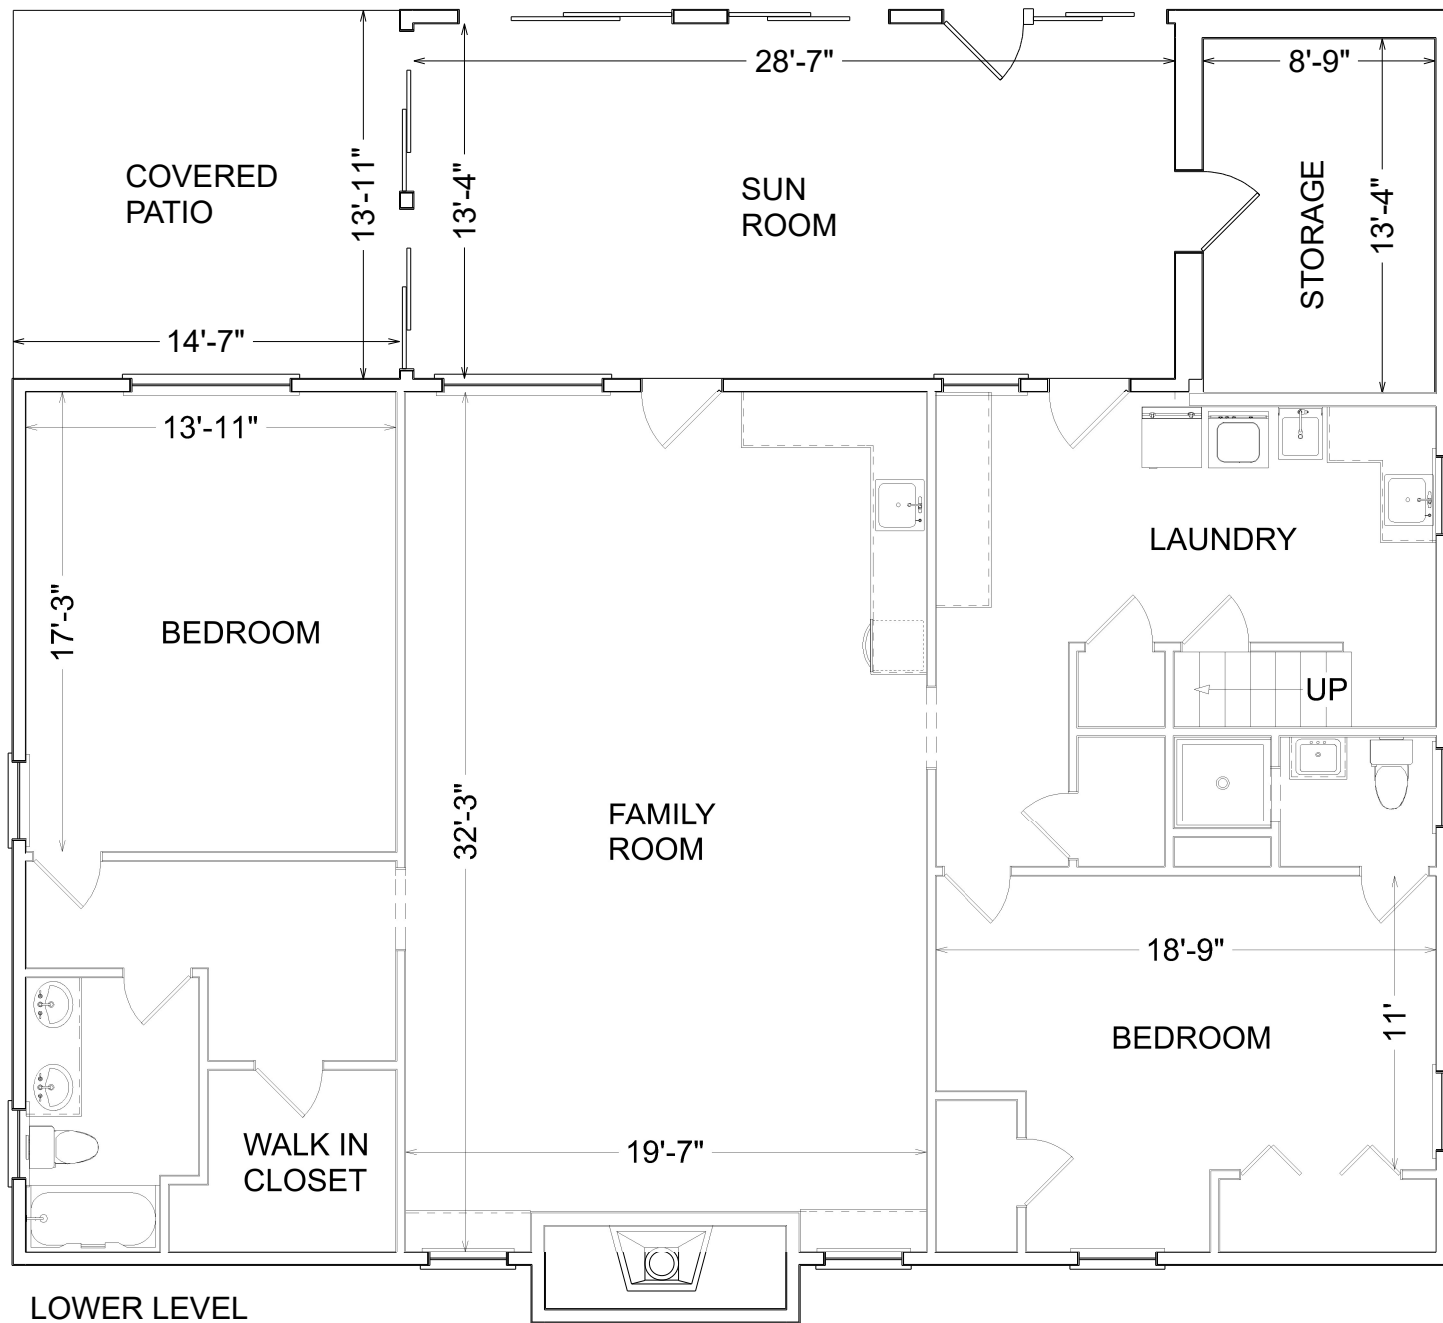

ENTRY LEVEL
1377 LAKELAND PINES DR

THIS DRAWING IS NOT AN ARCHITECTURAL
RENDERING IT IS FOR THE SOLE PURPOSE OF
SHOWING THE APPROXIMATE EXISTING FLOOR
PLAN AND ITS APPROXIMATE DIMENSIONS.

LOWER LEVEL
1377 LAKELAND PINES DR

THIS DRAWING IS NOT AN ARCHITECTURAL
RENDERING IT IS FOR THE SOLE PURPOSE OF
SHOWING THE APPROXIMATE EXISTING FLOOR
PLAN AND ITS APPROXIMATE DIMENSIONS.