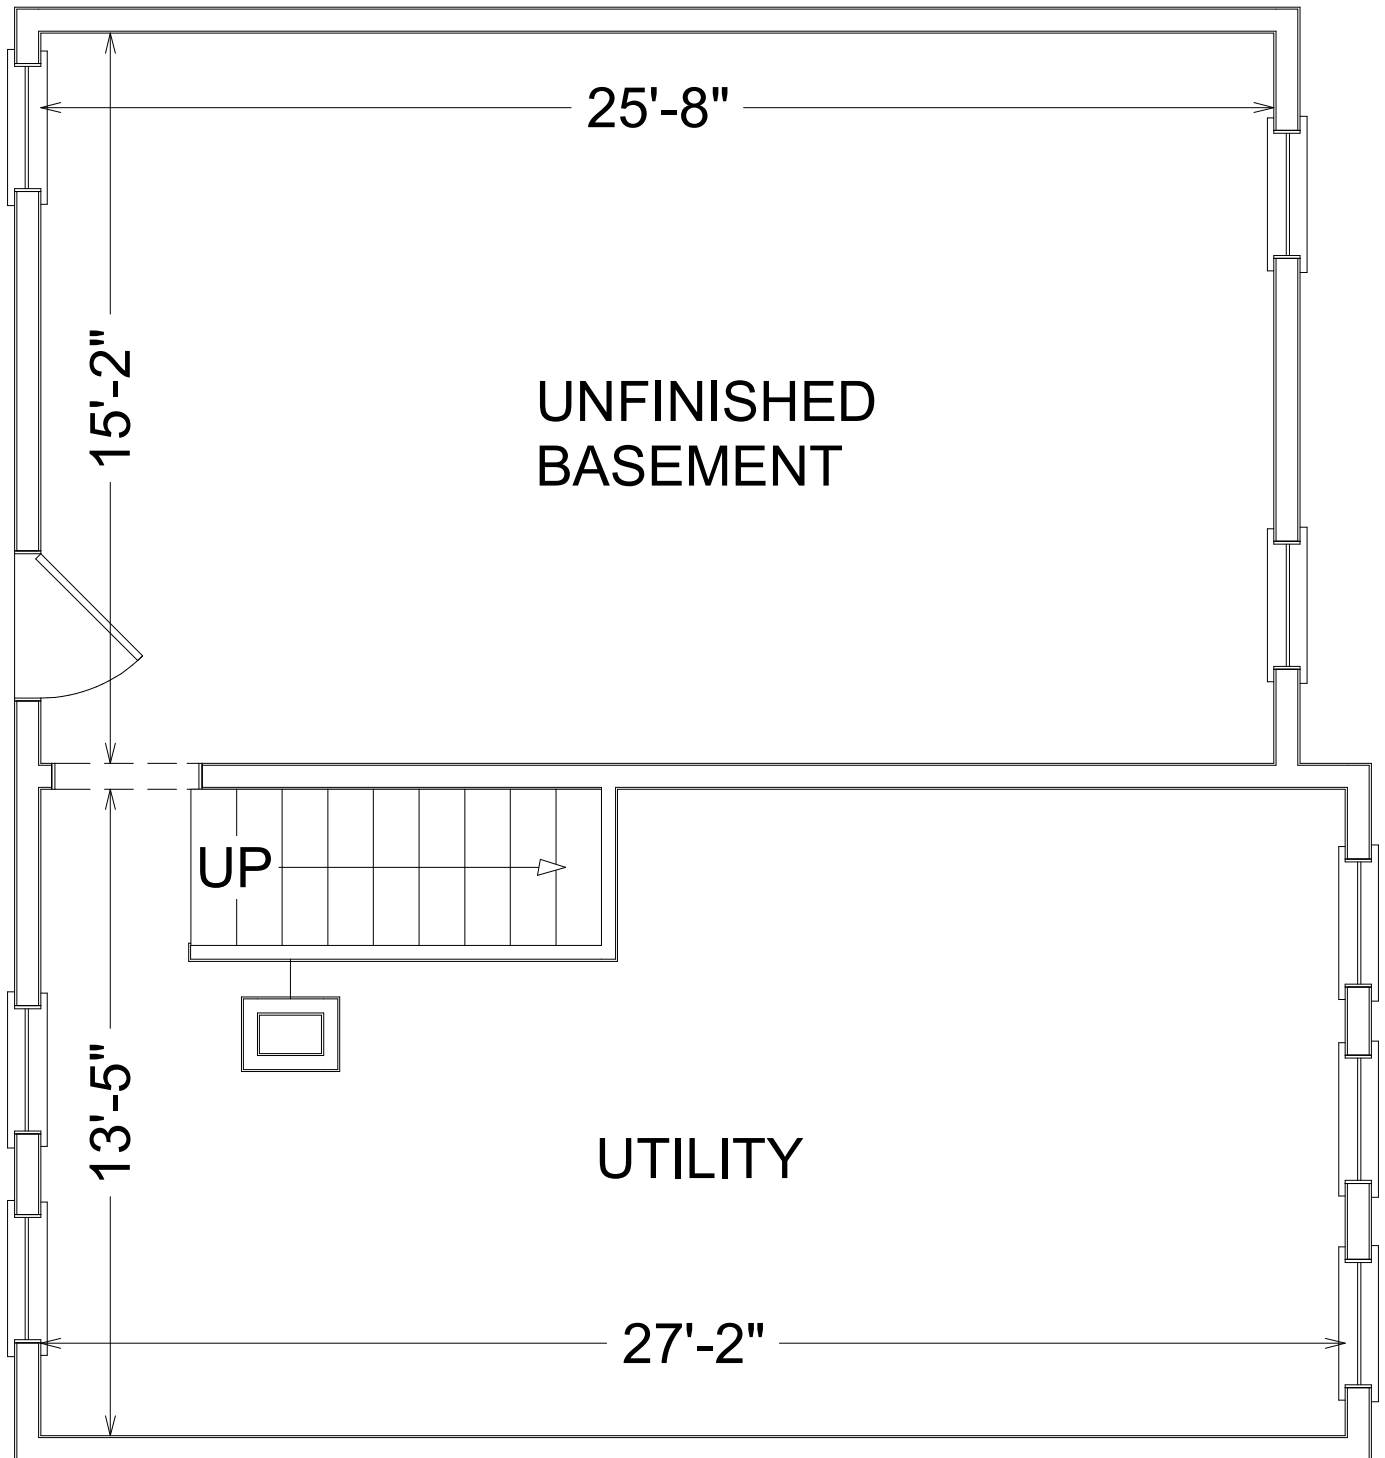

ENTRY LEVEL
 2407 CRYSTAL SPRING AVE

THIS DRAWING IS NOT AN ARCHITECTURAL RENDERING IT IS FOR THE SOLE PURPOSE OF SHOWING THE APPROXIMATE EXISTING FLOOR PLAN AND ITS APPROXIMATE DIMENSIONS.

UPPER LEVEL
2407 CRYSTAL SPRING AVE

THIS DRAWING IS NOT AN
ARCHITECTURAL RENDERING IT IS FOR
THE SOLE PURPOSE OF SHOWING THE
APPROXIMATE EXISTING FLOOR PLAN
AND ITS APPROXIMATE DIMENSIONS.

LOWER LEVEL
2407 CRYSTAL SPRING AVE

THIS DRAWING IS NOT AN
ARCHITECTURAL RENDERING IT IS FOR
THE SOLE PURPOSE OF SHOWING THE
APPROXIMATE EXISTING FLOOR PLAN
AND ITS APPROXIMATE DIMENSIONS.