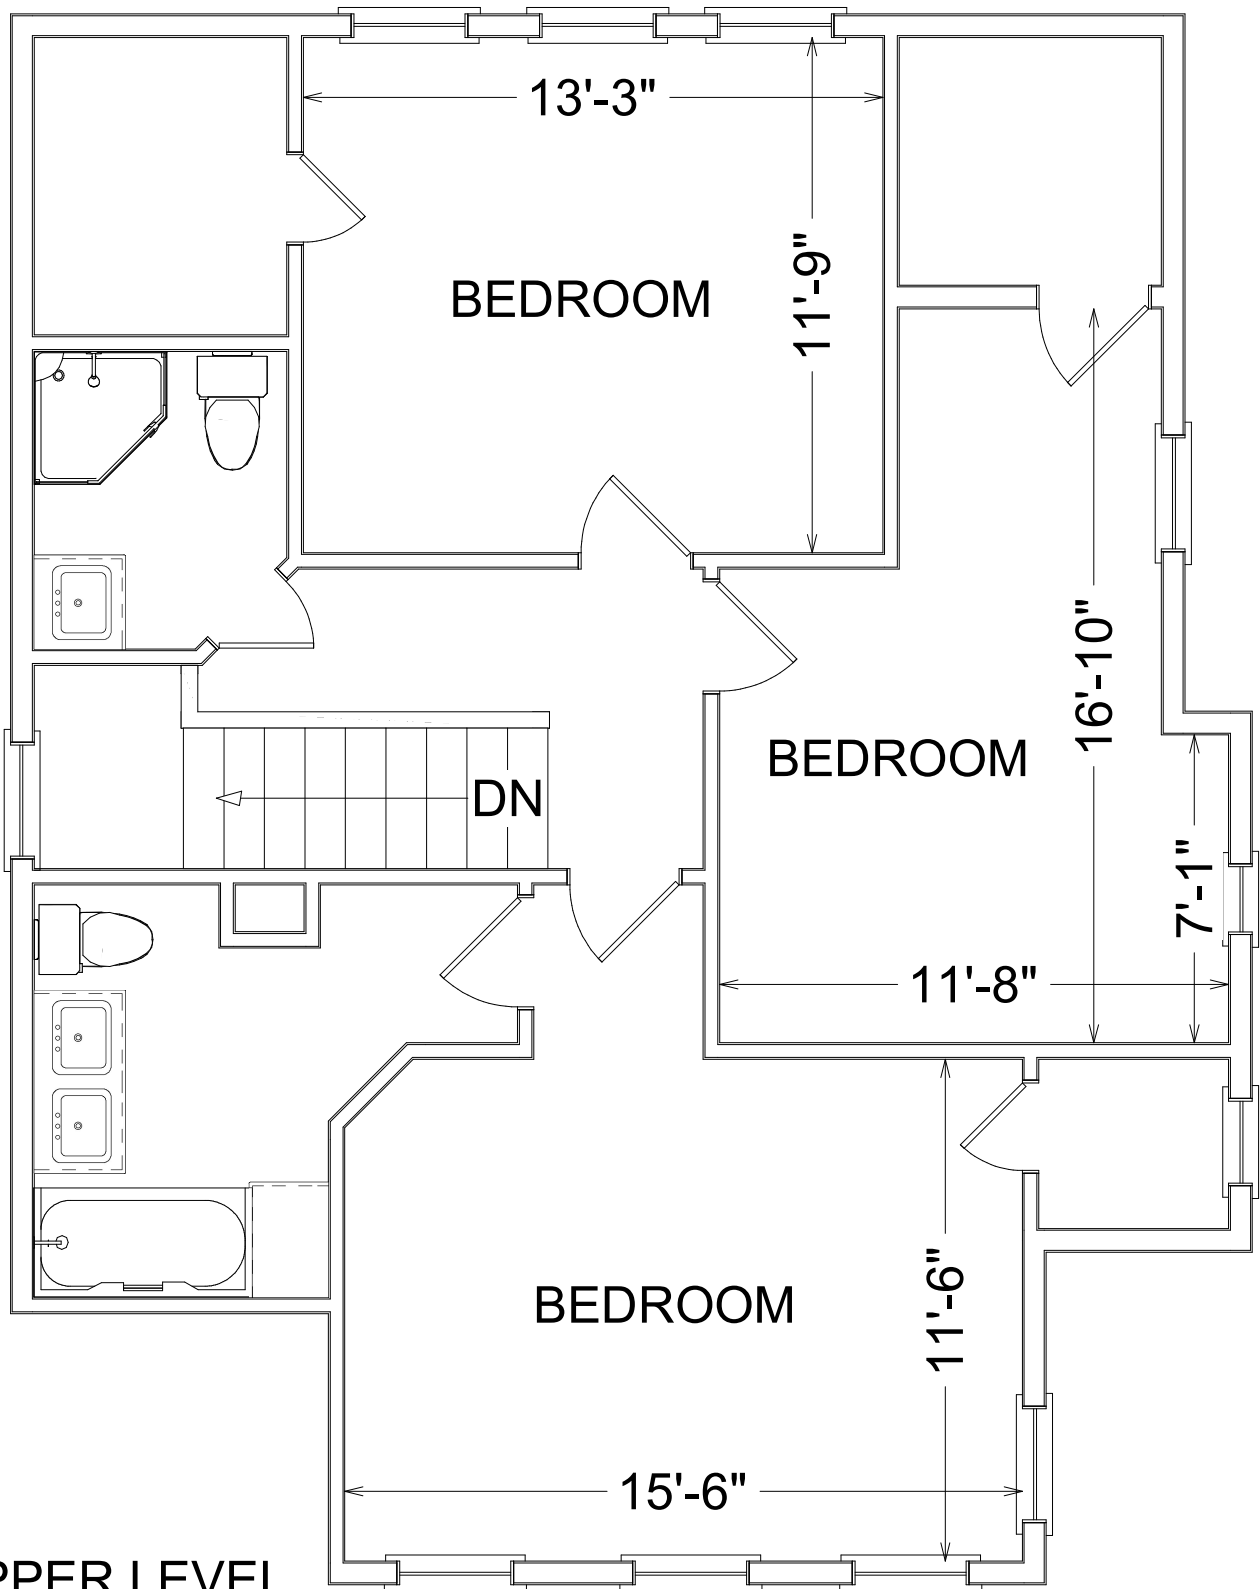

ENTRY LEVEL
 2407 CRYSTAL SPRING AVE

THIS DRAWING IS NOT AN ARCHITECTURAL RENDERING IT IS FOR THE SOLE PURPOSE OF SHOWING THE APPROXIMATE EXISTING FLOOR PLAN AND ITS APPROXIMATE DIMENSIONS.

UPPER LEVEL
2407 CRYSTAL SPRING AVE

THIS DRAWING IS NOT AN
ARCHITECTURAL RENDERING IT IS FOR
THE SOLE PURPOSE OF SHOWING THE
APPROXIMATE EXISTING FLOOR PLAN
AND ITS APPROXIMATE DIMENSIONS.

LOWER LEVEL
2407 CRYSTAL SPRING AVE

THIS DRAWING IS NOT AN
ARCHITECTURAL RENDERING IT IS FOR
THE SOLE PURPOSE OF SHOWING THE
APPROXIMATE EXISTING FLOOR PLAN
AND ITS APPROXIMATE DIMENSIONS.