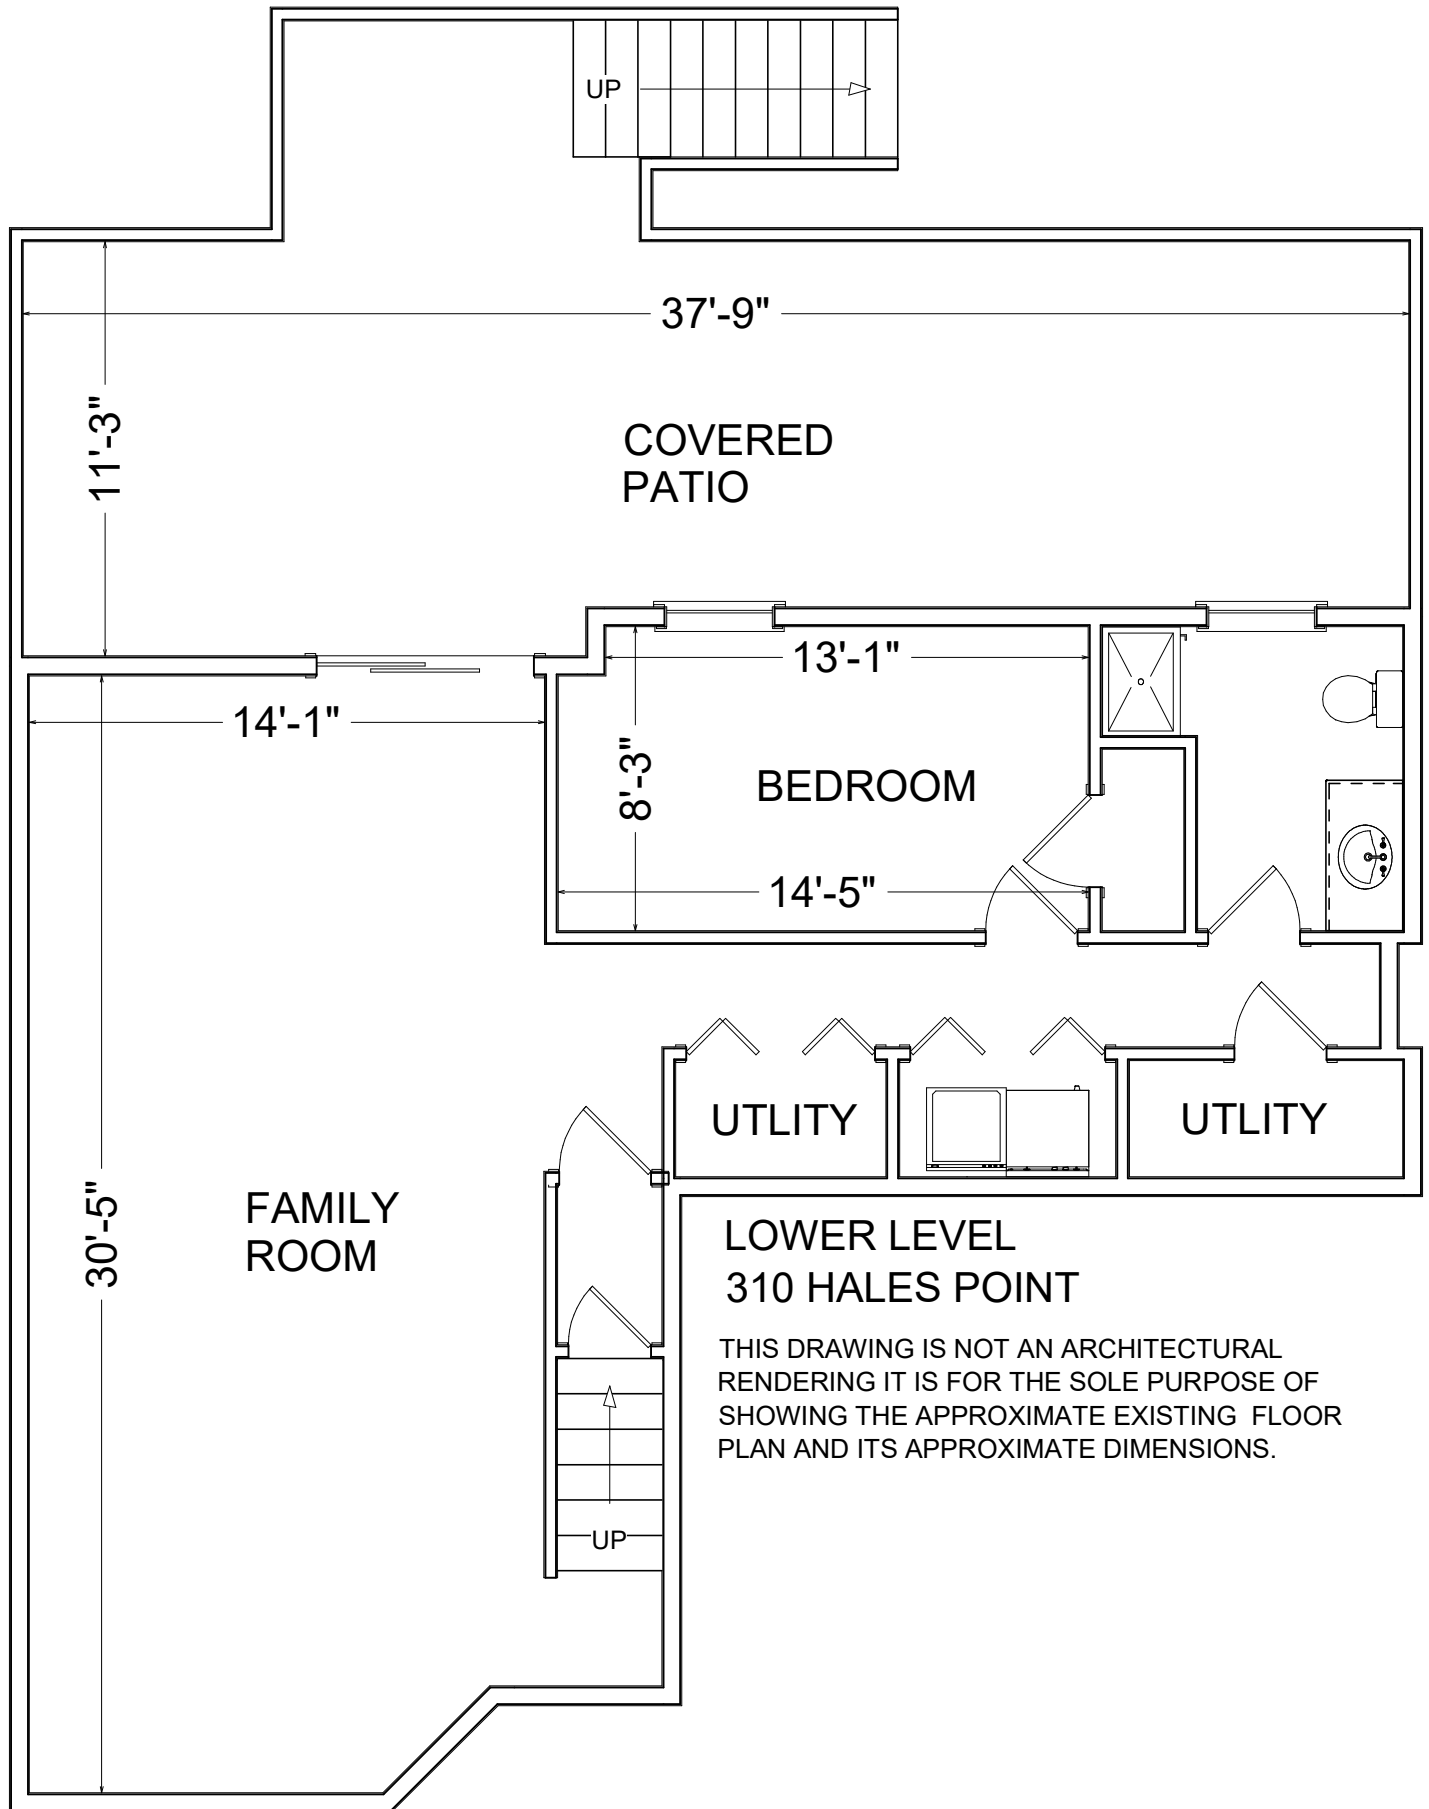

THIS DRAWING IS NOT AN ARCHITECTURAL RENDERING IT IS FOR THE SOLE PURPOSE OF SHOWING THE APPROXIMATE EXISTING FLOOR PLAN AND ITS APPROXIMATE DIMENSIONS.

**UPPER LEVEL
310 HALES POINT**

THIS DRAWING IS NOT AN ARCHITECTURAL RENDERING IT IS FOR THE SOLE PURPOSE OF SHOWING THE APPROXIMATE EXISTING FLOOR PLAN AND ITS APPROXIMATE DIMENSIONS.

**LOWER LEVEL
310 HALES POINT**

THIS DRAWING IS NOT AN ARCHITECTURAL RENDERING IT IS FOR THE SOLE PURPOSE OF SHOWING THE APPROXIMATE EXISTING FLOOR PLAN AND ITS APPROXIMATE DIMENSIONS.