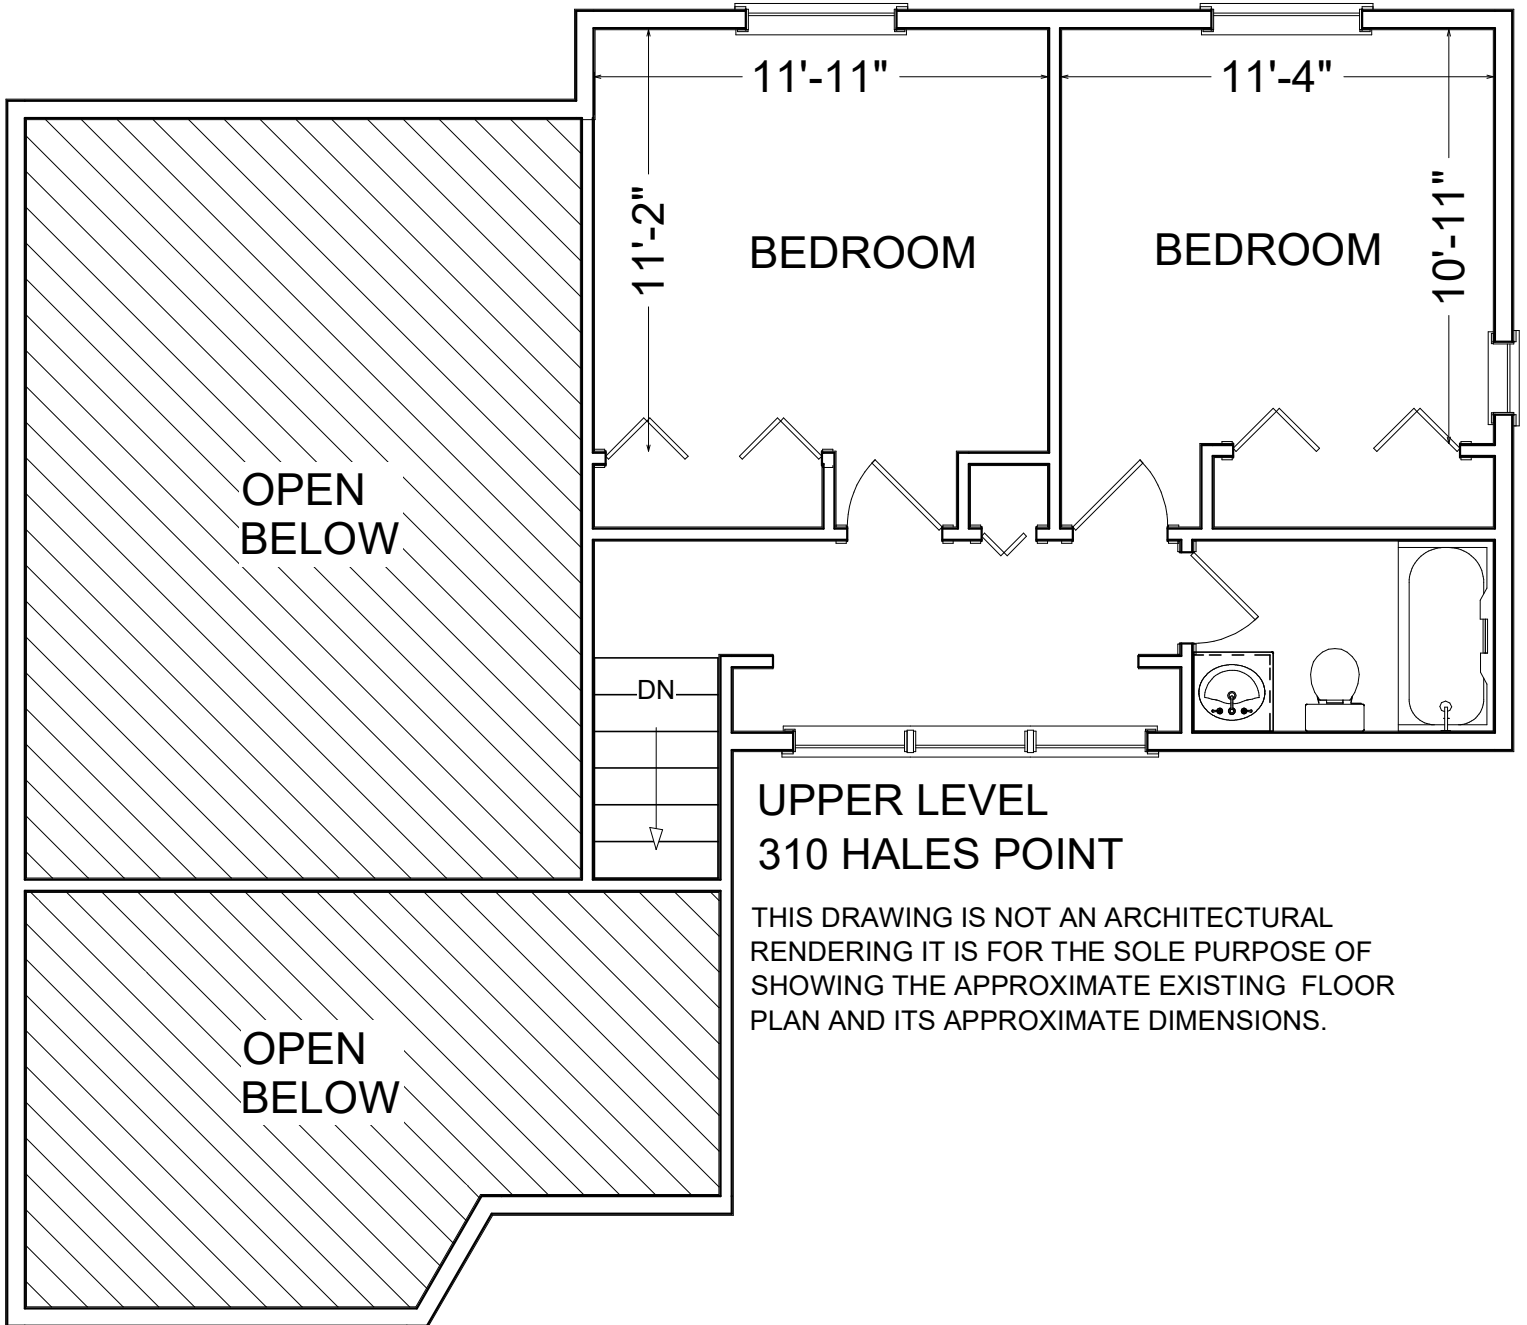

THIS DRAWING IS NOT AN ARCHITECTURAL RENDERING IT IS FOR THE SOLE PURPOSE OF SHOWING THE APPROXIMATE EXISTING FLOOR PLAN AND ITS APPROXIMATE DIMENSIONS.

**UPPER LEVEL
310 HALES POINT**

THIS DRAWING IS NOT AN ARCHITECTURAL RENDERING IT IS FOR THE SOLE PURPOSE OF SHOWING THE APPROXIMATE EXISTING FLOOR PLAN AND ITS APPROXIMATE DIMENSIONS.

**LOWER LEVEL
310 HALES POINT**

THIS DRAWING IS NOT AN ARCHITECTURAL RENDERING IT IS FOR THE SOLE PURPOSE OF SHOWING THE APPROXIMATE EXISTING FLOOR PLAN AND ITS APPROXIMATE DIMENSIONS.