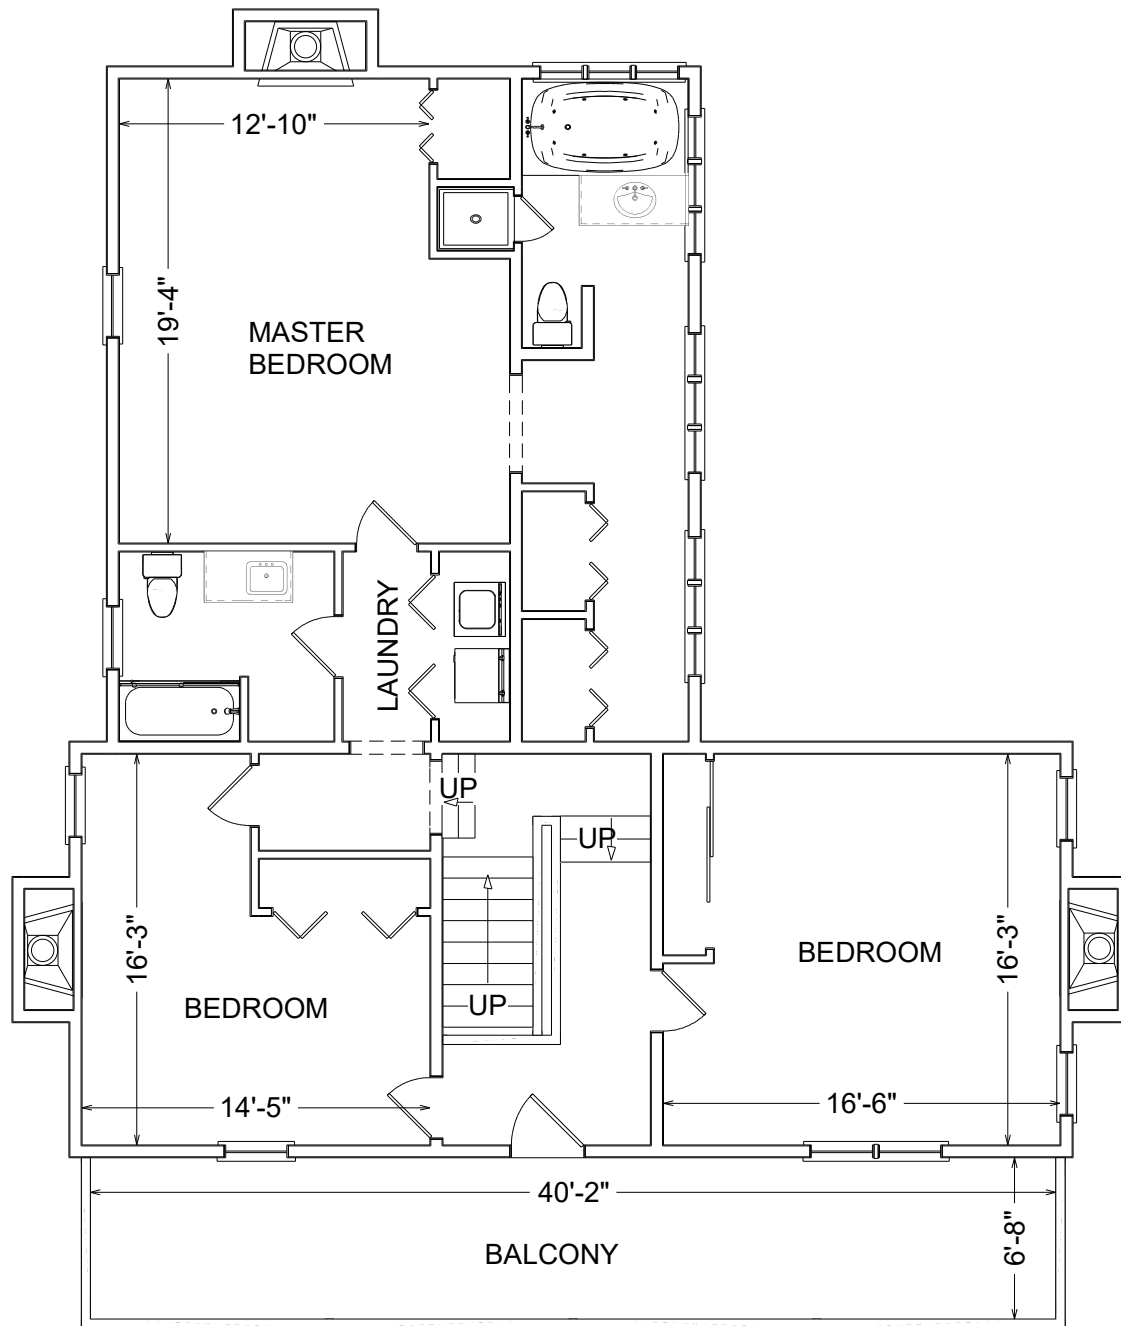

ENTRY LEVEL  
 4840 MAURY RIVER RD

THIS DRAWING IS NOT AN ARCHITECTURAL RENDERING IT IS FOR THE SOLE PURPOSE OF SHOWING THE APPROXIMATE EXISTING FLOOR PLAN AND ITS APPROXIMATE DIMENSIONS.

UPPER LEVEL  
 4840 MAURY RIVER RD

THIS DRAWING IS NOT AN ARCHITECTURAL  
 RENDERING IT IS FOR THE SOLE PURPOSE OF  
 SHOWING THE APPROXIMATE EXISTING FLOOR  
 PLAN AND ITS APPROXIMATE DIMENSIONS.