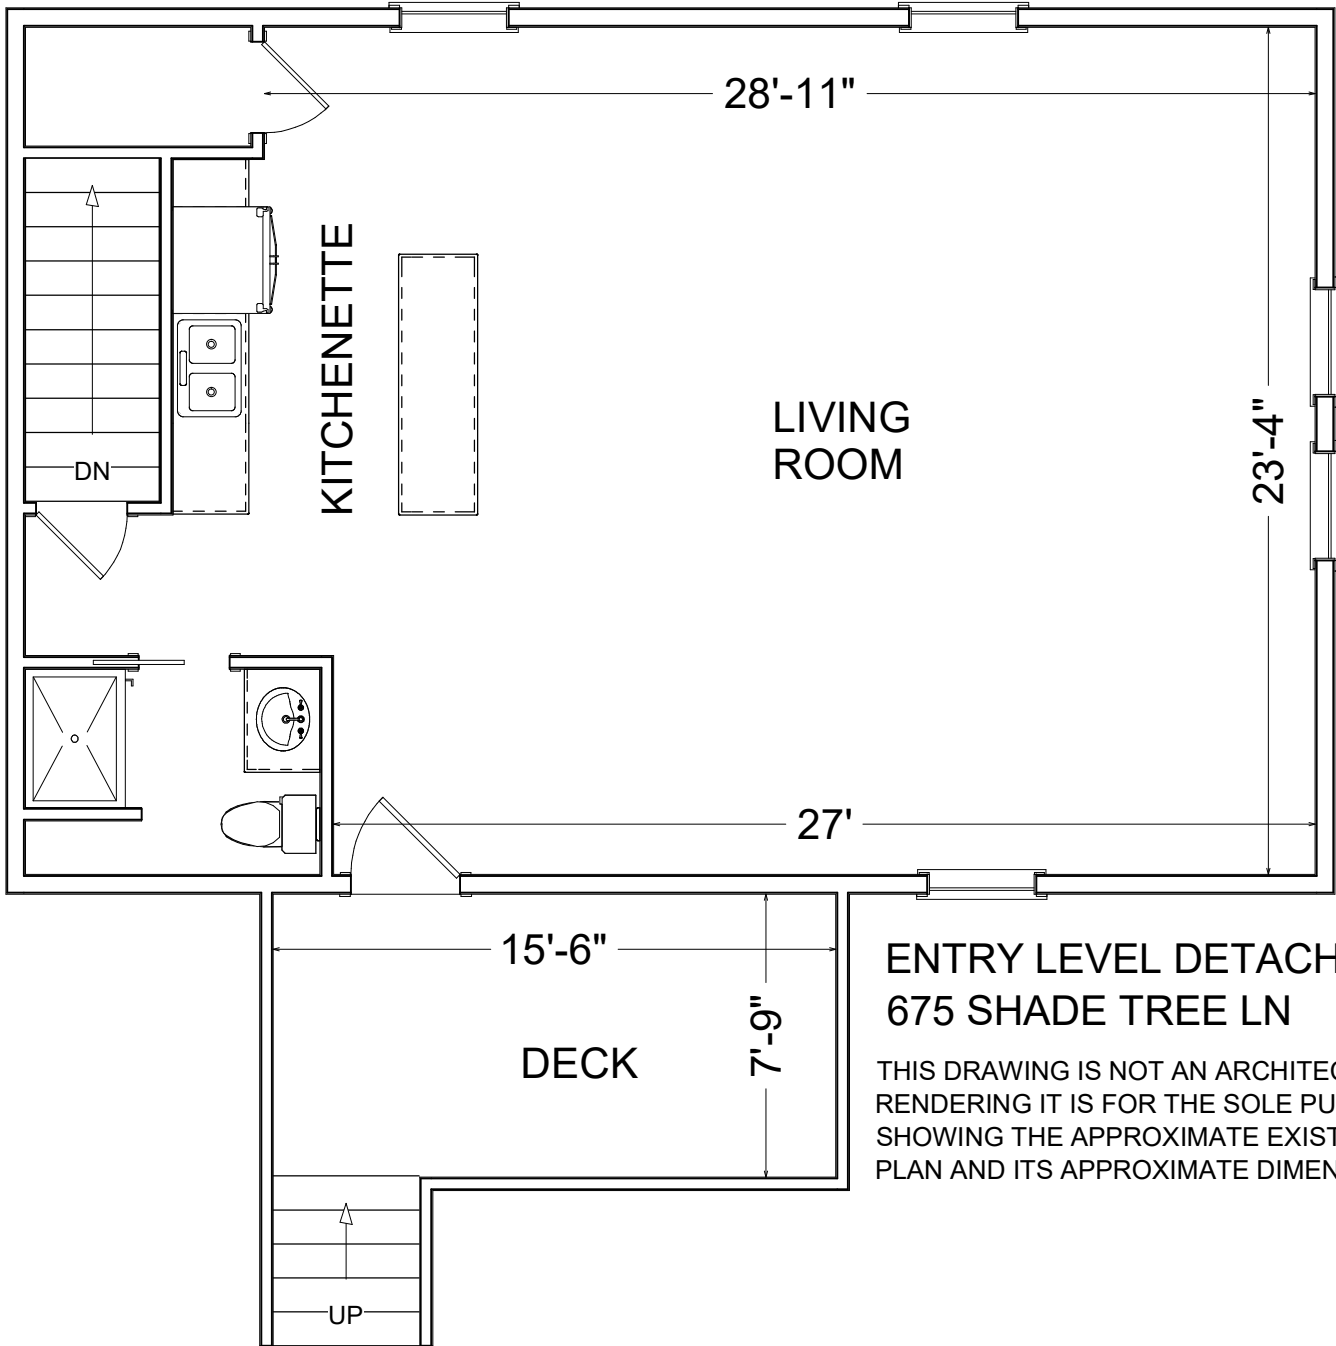

ENTRY LEVEL
675 SHADE TREE LN

THIS DRAWING IS NOT AN ARCHITECTURAL RENDERING IT IS FOR THE SOLE PURPOSE OF SHOWING THE APPROXIMATE EXISTING FLOOR PLAN AND ITS APPROXIMATE DIMENSIONS.

**ENTRY LEVEL DETACHED
675 SHADE TREE LN**

THIS DRAWING IS NOT AN ARCHITECTURAL
RENDERING IT IS FOR THE SOLE PURPOSE OF
SHOWING THE APPROXIMATE EXISTING FLOOR
PLAN AND ITS APPROXIMATE DIMENSIONS.

**LOWER LEVEL DETACHED
675 SHADE TREE LN**

THIS DRAWING IS NOT AN ARCHITECTURAL
RENDERING IT IS FOR THE SOLE PURPOSE OF
SHOWING THE APPROXIMATE EXISTING FLOOR
PLAN AND ITS APPROXIMATE DIMENSIONS.