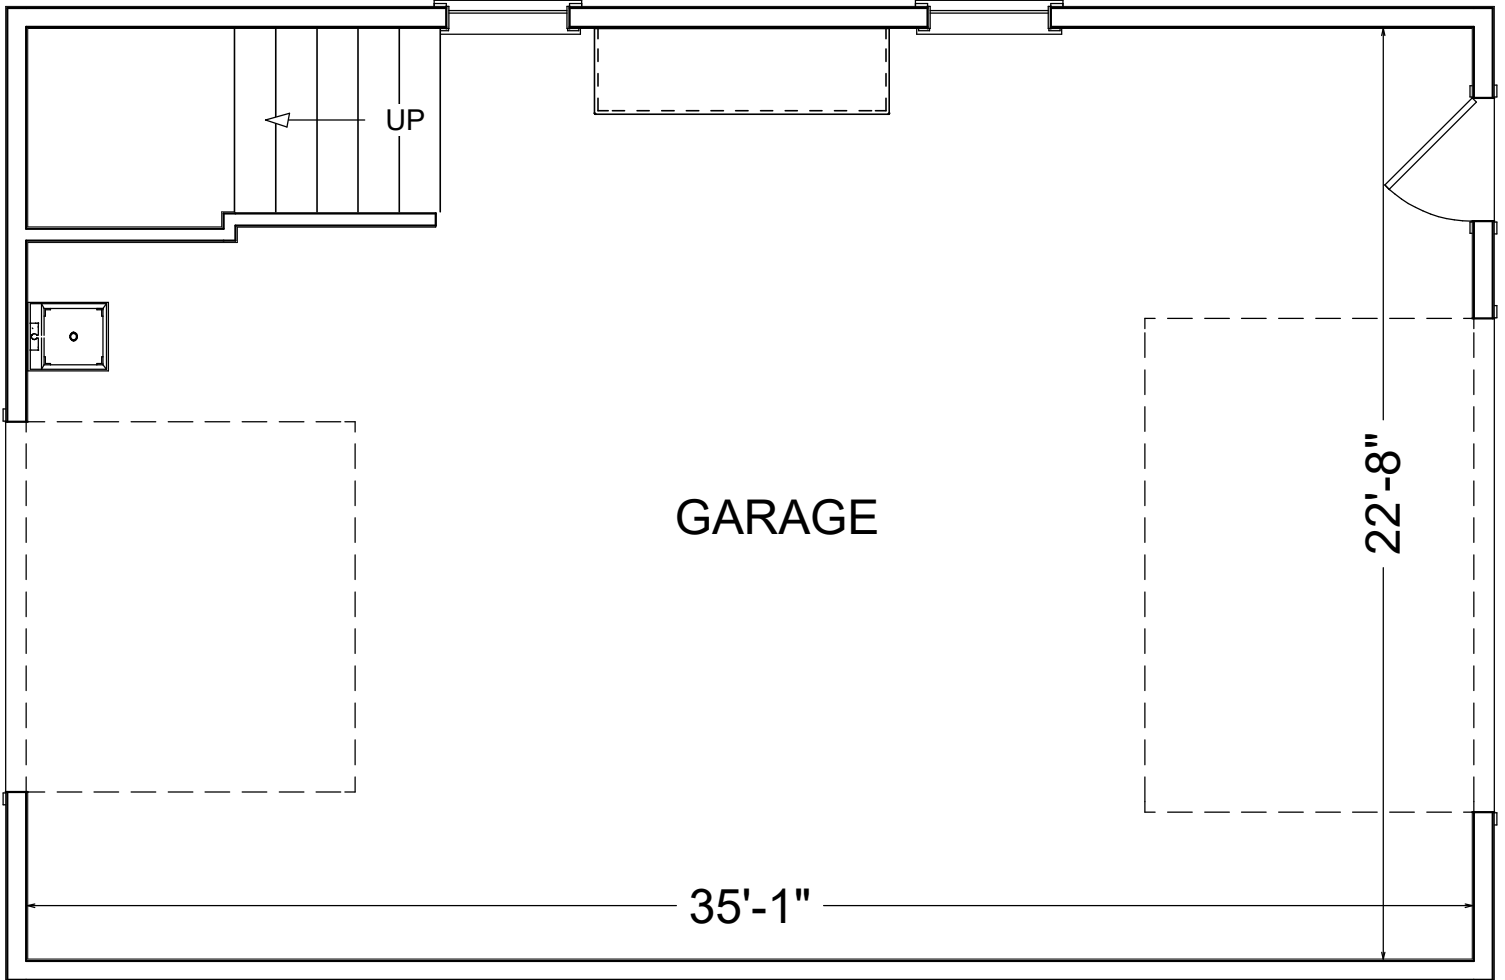

ENTRY LEVEL
675 SHADE TREE LN

THIS DRAWING IS NOT AN ARCHITECTURAL RENDERING IT IS FOR THE SOLE PURPOSE OF SHOWING THE APPROXIMATE EXISTING FLOOR PLAN AND ITS APPROXIMATE DIMENSIONS.

**ENTRY LEVEL DETACHED
675 SHADE TREE LN**

THIS DRAWING IS NOT AN ARCHITECTURAL
RENDERING IT IS FOR THE SOLE PURPOSE OF
SHOWING THE APPROXIMATE EXISTING FLOOR
PLAN AND ITS APPROXIMATE DIMENSIONS.

**LOWER LEVEL DETACHED
675 SHADE TREE LN**

THIS DRAWING IS NOT AN ARCHITECTURAL
RENDERING IT IS FOR THE SOLE PURPOSE OF
SHOWING THE APPROXIMATE EXISTING FLOOR
PLAN AND ITS APPROXIMATE DIMENSIONS.